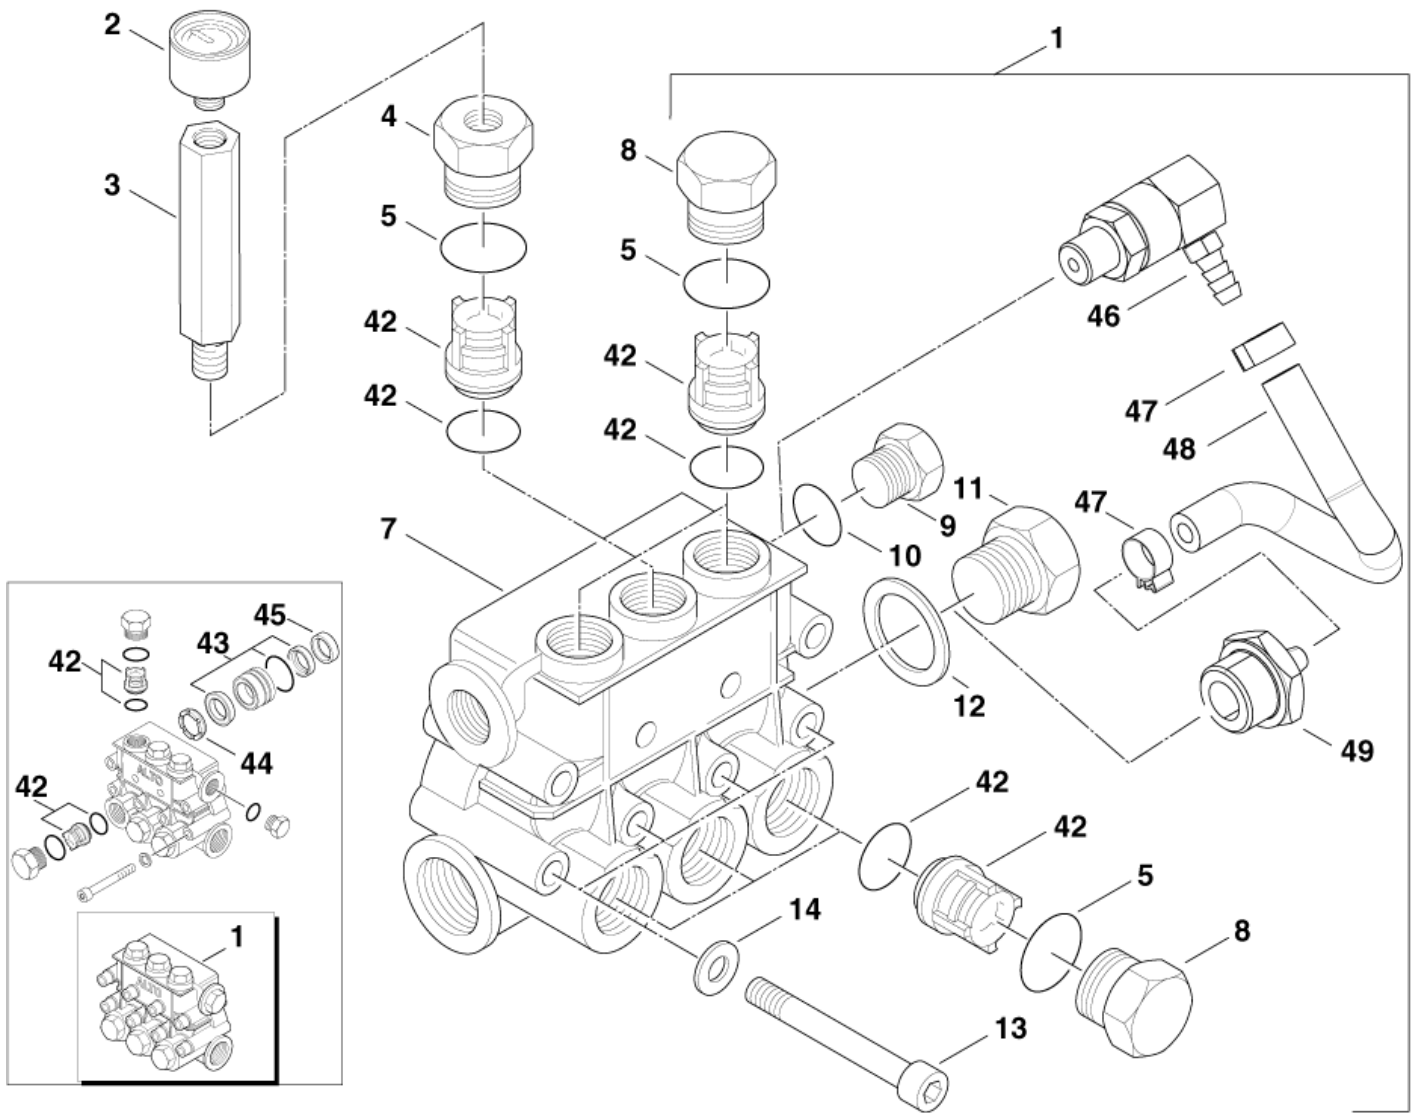

* NOTE: 5-21, 5-28, 5-31, 5-43, 5-46, 5-51, 5-54, 5-58, 5-62 60HZ

Cylinder head

POSEIDON 5 >03.2008I

28-04-2012

StyMiste ID
POSEIDON503

14

POSEIDON5-103

Cylinder head